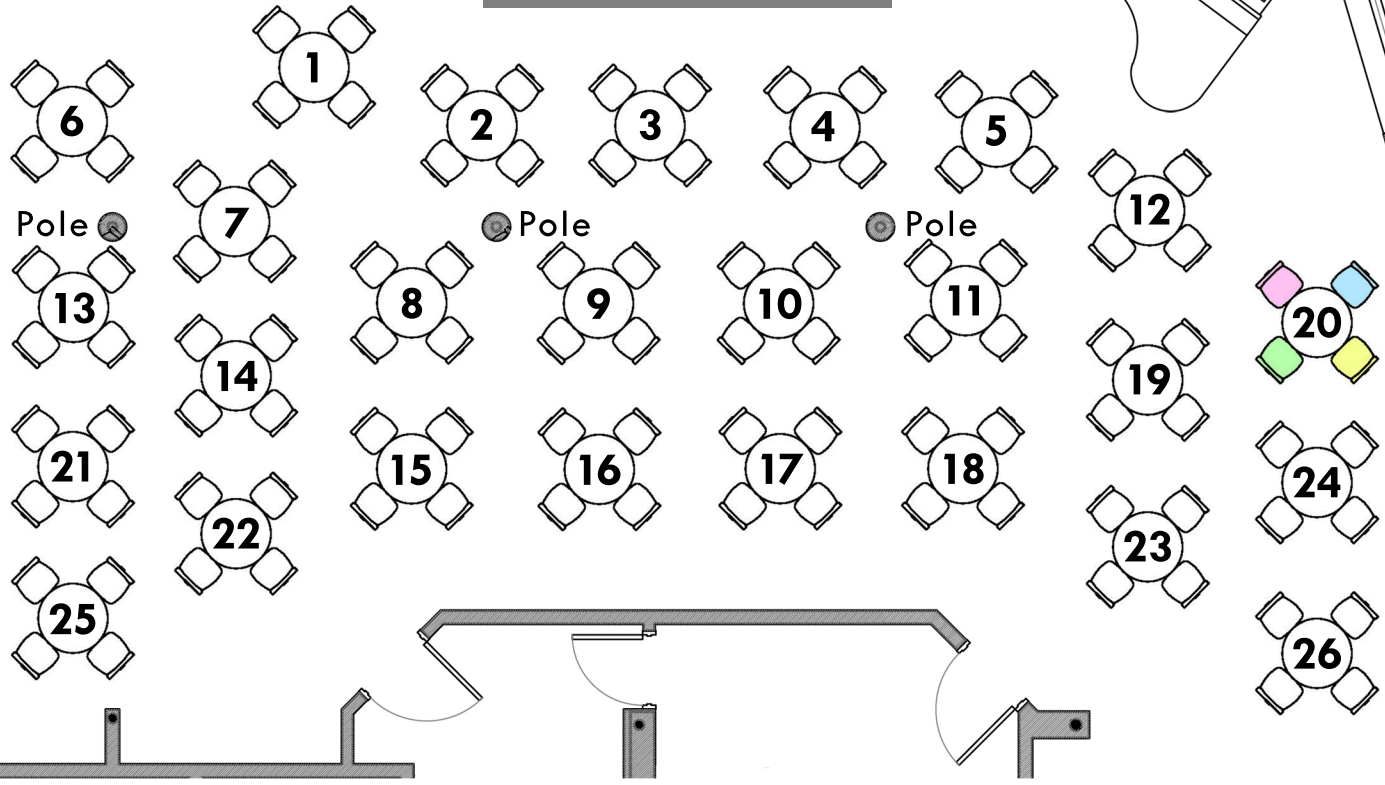

**STAGE**

# STADIUM MARQUEE ROOM 26-TABLE SEATING CHART

Seating chart is for visual reference only.  
Exact table and seat location may vary by event.